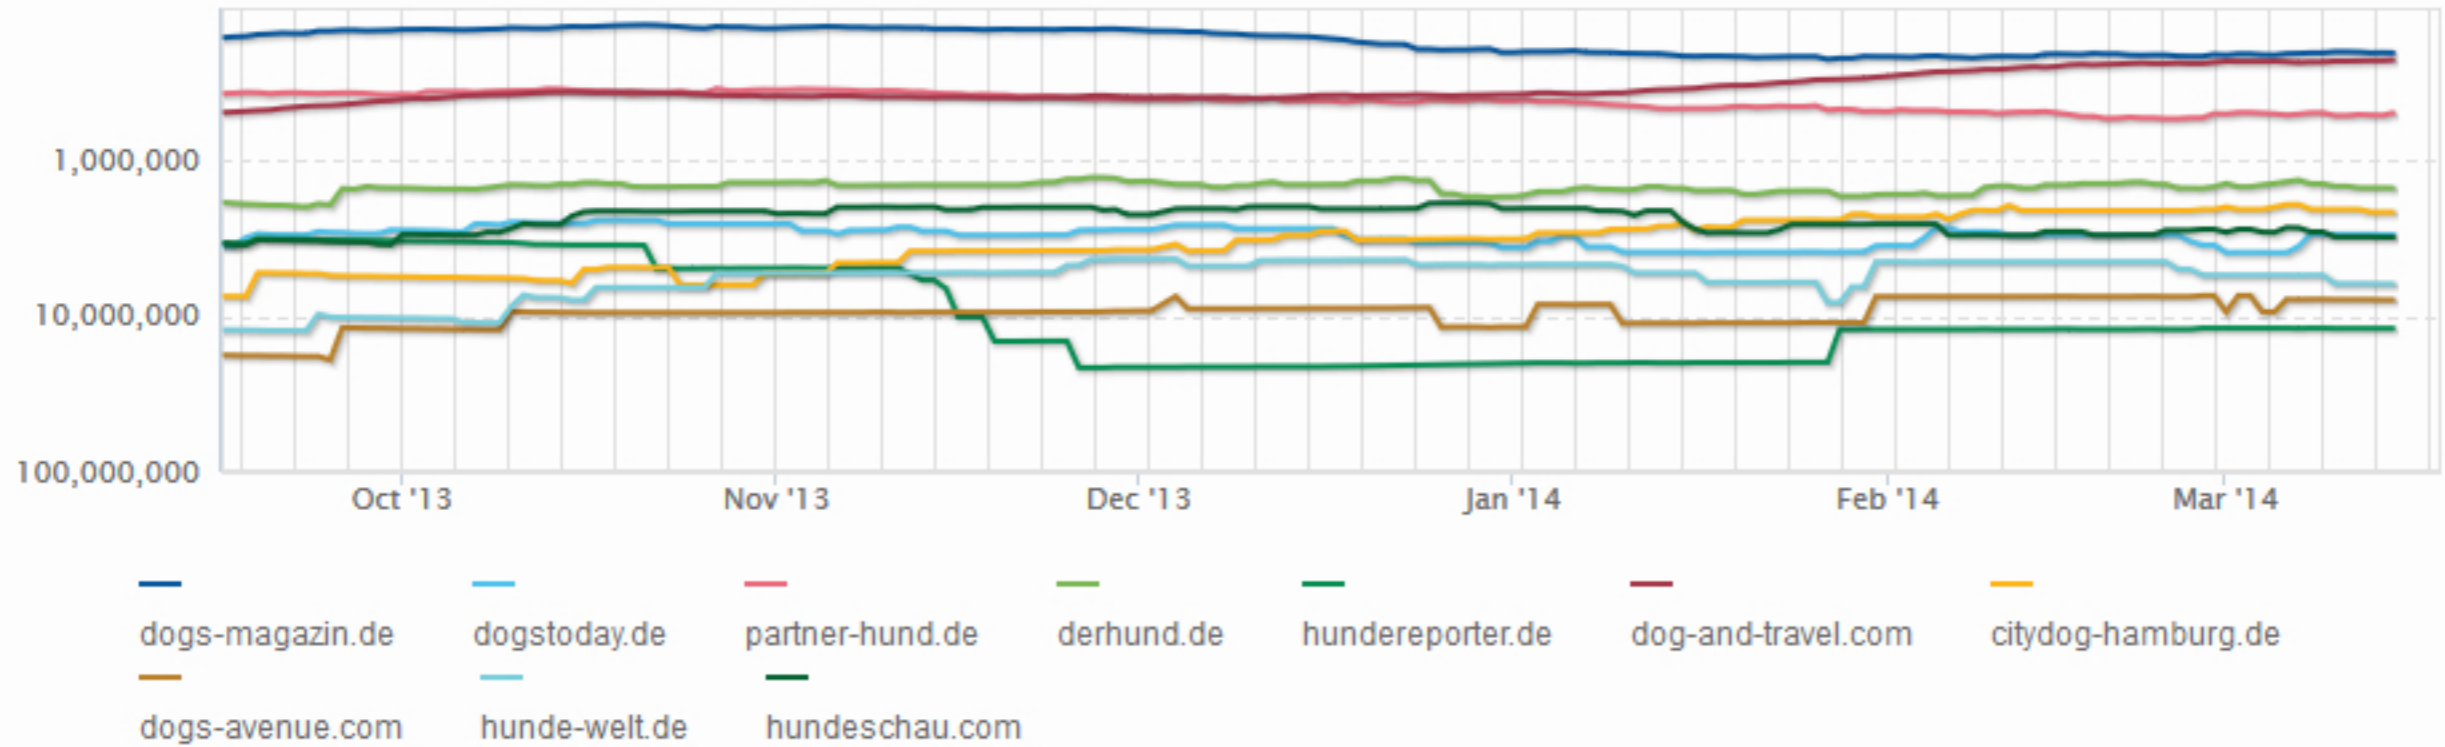

Historical Traffic Trends ?

Daten vom 18.03.2014

Alexa Traffic Rank

Reach %

Pageviews %

Pageviews/User

Bounce %

Time on Site

Traffic Metrics ?

Rank in country:

Site ↕	Global Rank ▲	Rank in Country (DE) ↕	Global Reach % ↕	Global Pageviews % ↕
dogs-magazin.de	201,374	10,519	0.000750% ▼ -20.82%	0.00002180% ▼ -31.77%
dog-and-travel.com	226,250	11,509	0.000430% ▲ +80.00%	0.00007400% ▲ +59.00%
partner-hund.de	506,107	43,137	0.000300%	0.00000570%
derhund.de	1,488,669	110,221	0.000080%	0.00000150%
citydog-hamburg.de	2,129,026	-	0.000051%	0.00000100%
dogstoday.de	2,961,025	-	0.000037%	0.00000055%
hundeschau.com	3,081,134	-	0.000031%	0.00000065%
hunde-welt.de	6,155,207	-	0.000012%	0.00000028%
dogs-avenue.com	7,796,749	-	0.000012%	0.00000012%
hundereporter.de	11,934,974	-	0.000006%	0.00000008%